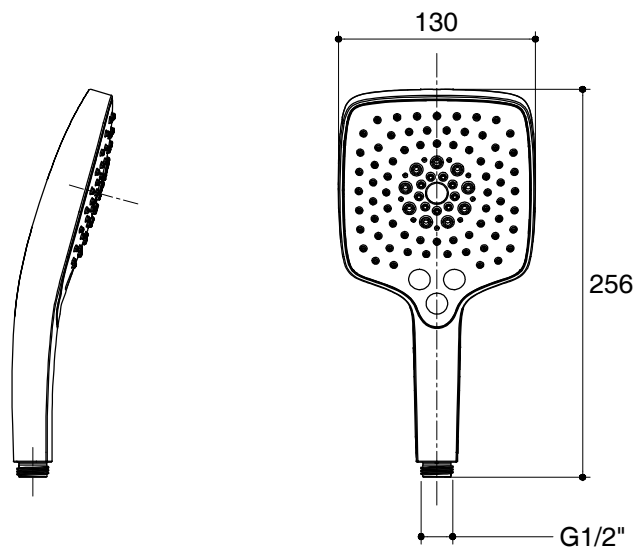

Dimensions are approximate.

Unit: mm

SKU	K-R97009X
Name	RAINDUET
Description	MULTI FUNCTION HAND SHOWER - GEO

*The recommended dimension for installation can be adjusted according to user preferences and layout.